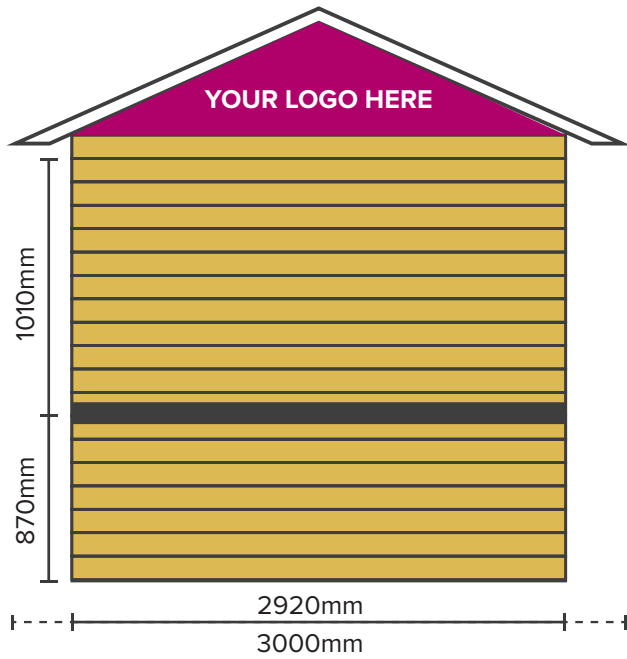

Chalet Specifications

FRONT VIEW

SIDE VIEW

TOP VIEW